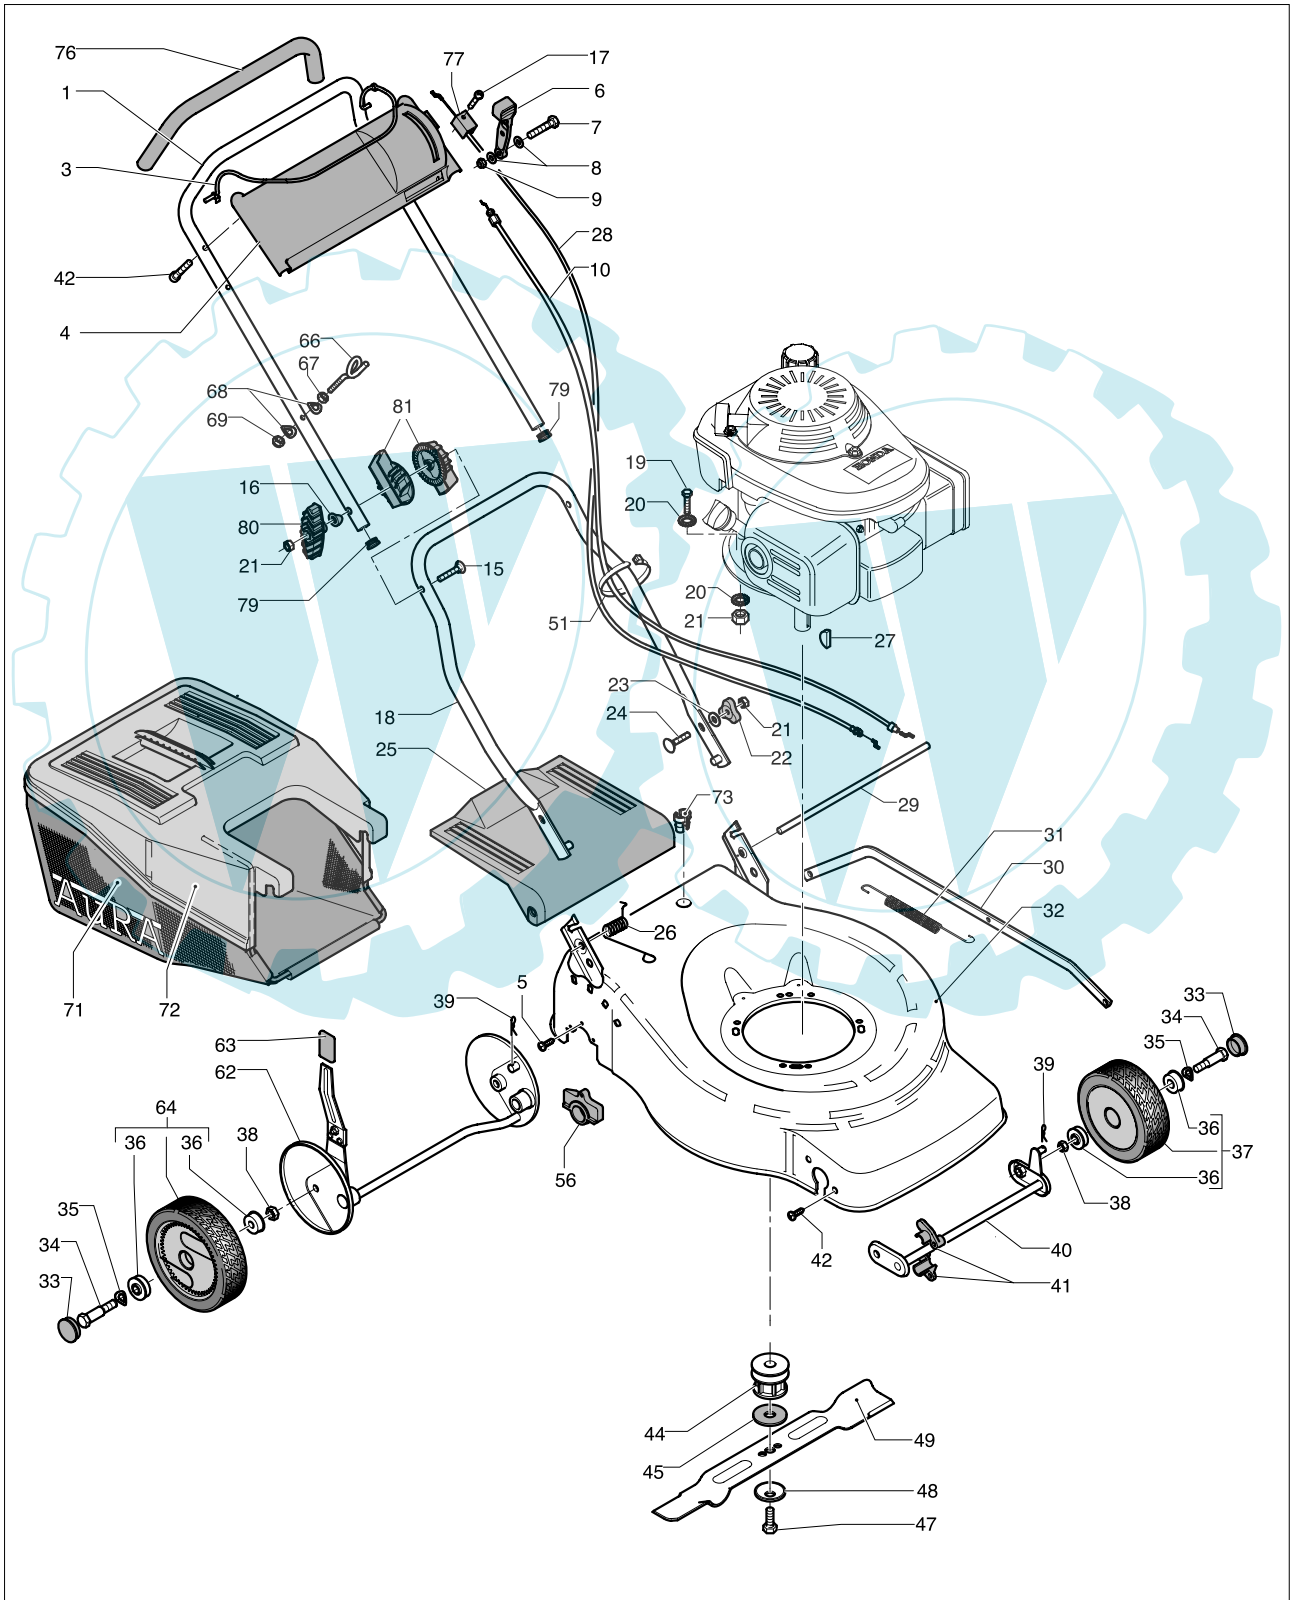

brand	MEP

date	FEB/03	SHEET 1/3

Model

A 546 L

Product number

953875562